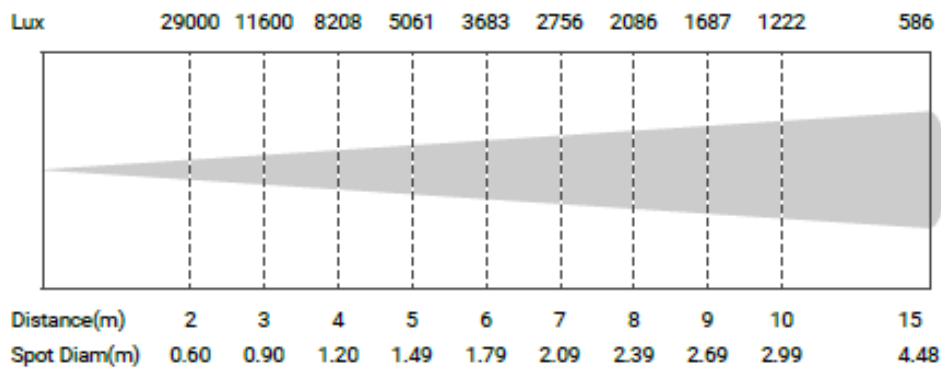

PHOTOMETRICS DIAGRAM

Photometric

Min. Spot - 18°

Max. Spot - 38°