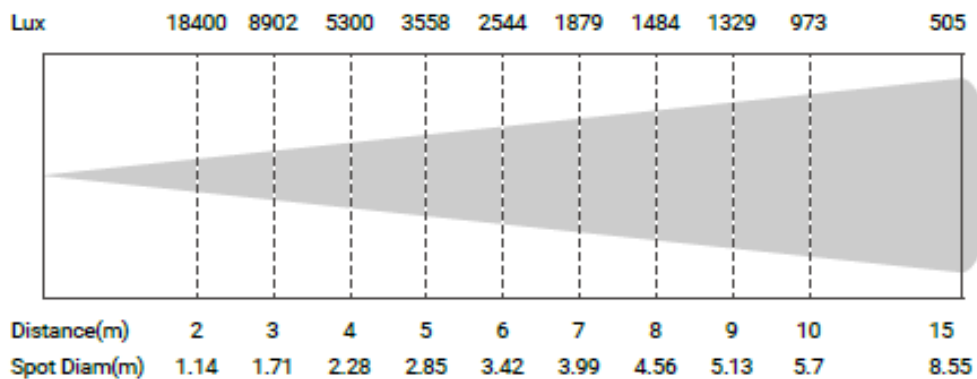

PHOTOMETRICS DIAGRAM

Photometric

Min. Spot - 18°

Max. Spot - 38°