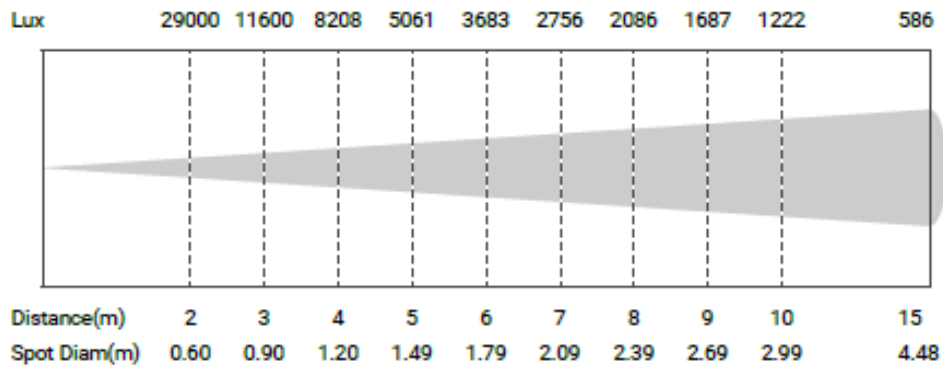

### PHOTOMETRICS DIAGRAM

---

#### Photometric

Min. Spot - 18°

Max. Spot - 38°