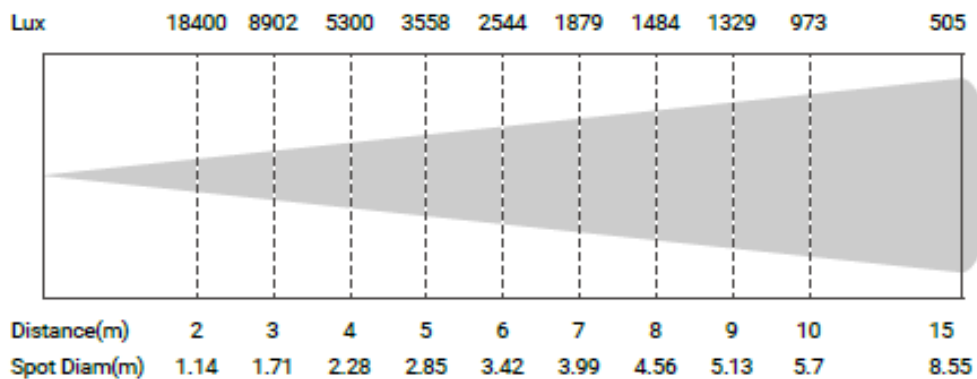

### PHOTOMETRICS DIAGRAM

---

#### Photometric

Min. Spot - 18°

Max. Spot - 38°