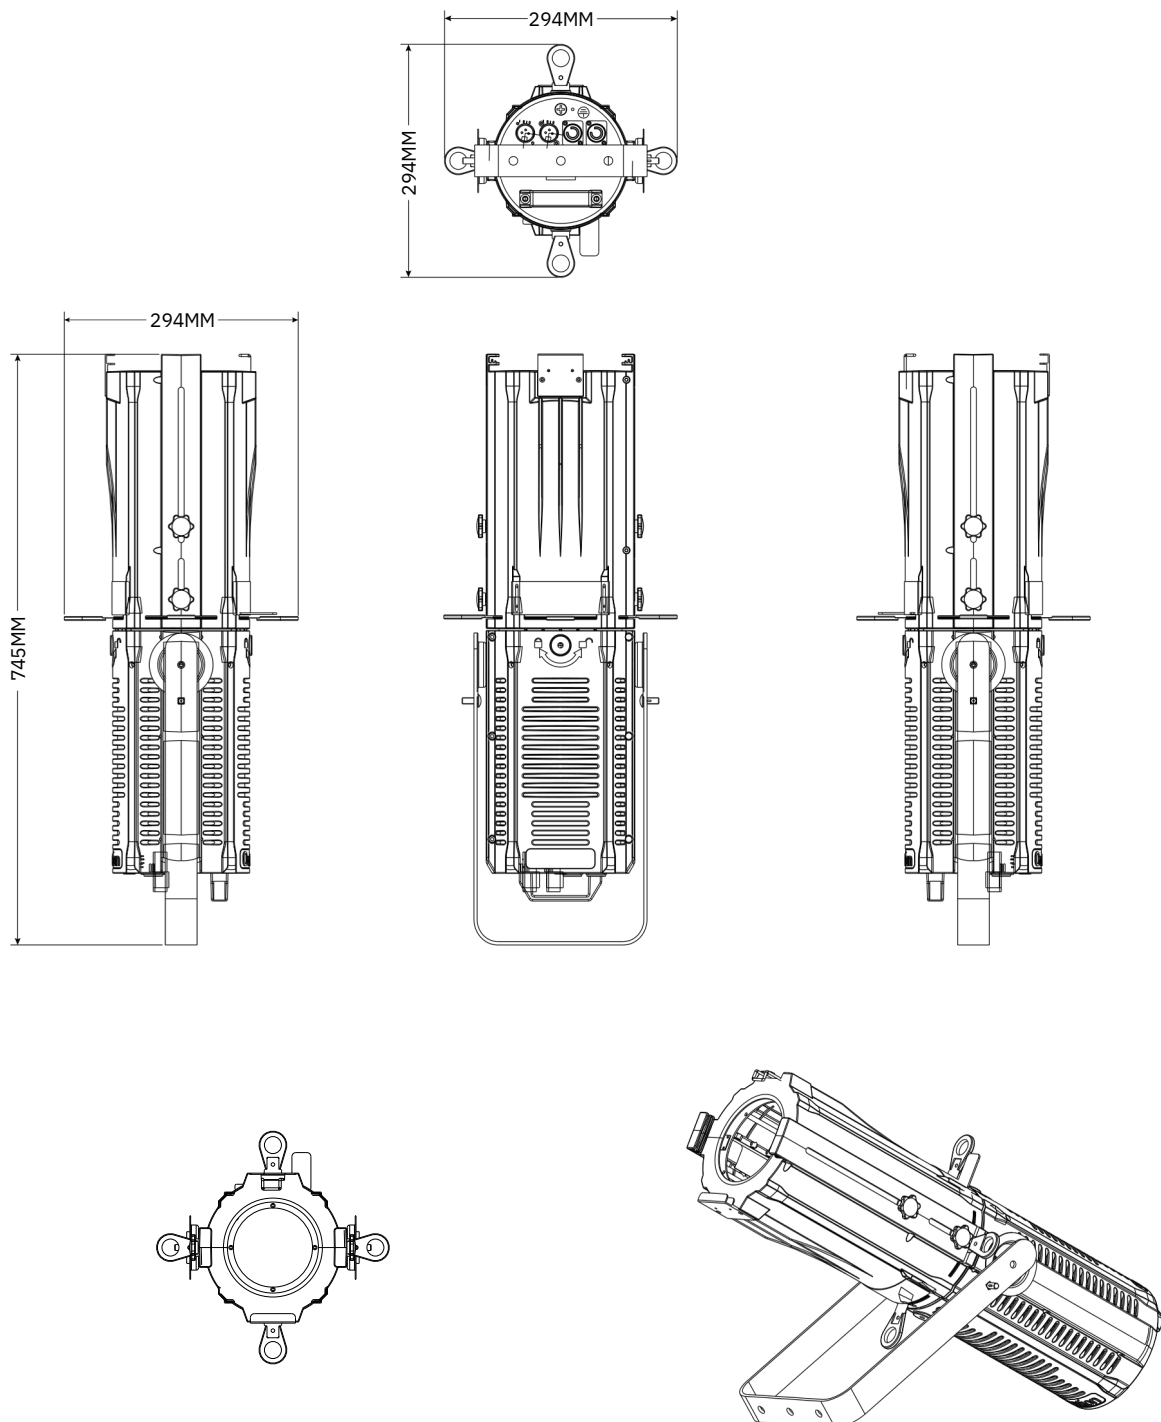

#### CONTROL

- Protocols: DMX512
- DMX Channels: 1/2/3 Channel Modes
- Manual Framing
- Manual Zoom

#### PHYSICAL

- IP Rating: 20
- Cooling: Fan
- Data Connection: 3-PinDMX
- Power Connection: Power-CON
- Dimensions: 31" x 14" x 14"
- Weight: 25.4 lbs

### TECHNICAL DRAWINGS

---