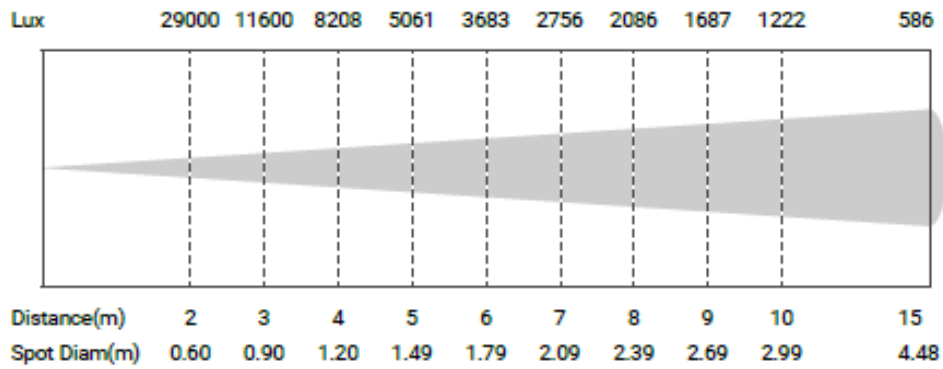

#### PHYSICAL

- IP Rating: 20
- Cooling: Fan
- Data Connection: 3-PinDMX
- Power Connection: Power-CON
- Dimensions: 31" x 14" x 14"
- Weight: 25.4 lbs

### TECHNICAL DRAWINGS

---

### PHOTOMETRICS DIAGRAM

---

#### Photometric

Min. Spot - 18°

Max. Spot - 38°