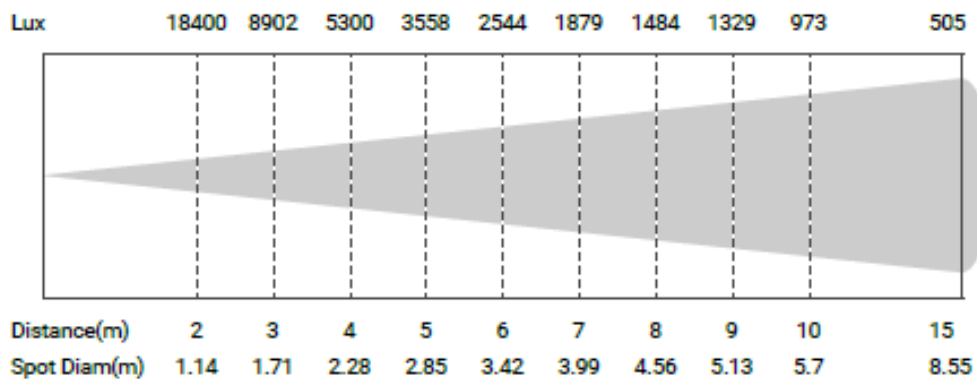

#### PHYSICAL

- IP Rating: 20
- Cooling: Fan
- Data Connection: 3-PinDMX
- Power Connection: Power-CON
- Dimensions: 31" x 14" x 14"
- Weight: 25.4 lbs

### TECHNICAL DRAWINGS

---

### PHOTOMETRICS DIAGRAM

---

#### Photometric

Min. Spot - 18°

Max. Spot - 38°