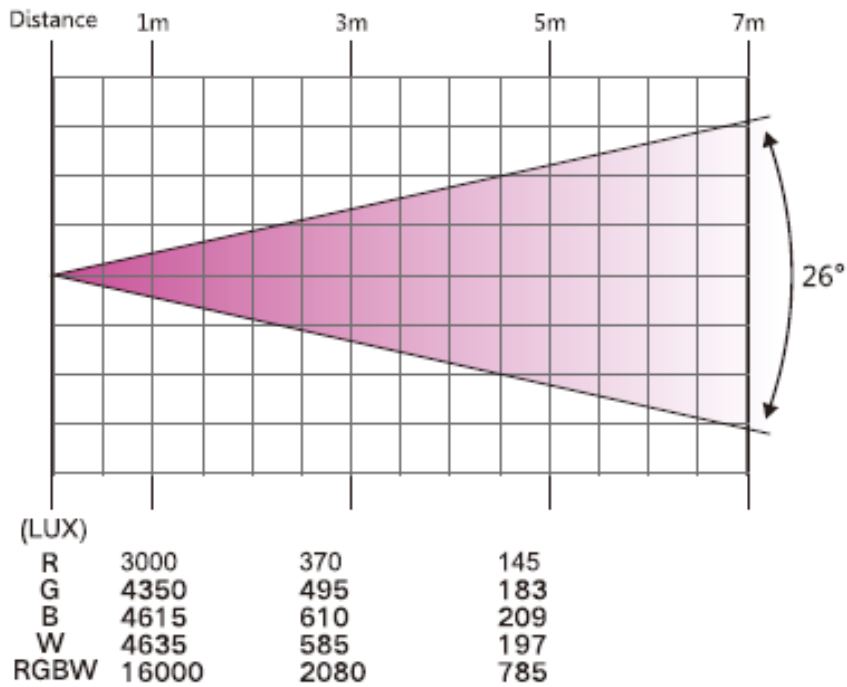

PHOTOMETRICS DIAGRAM