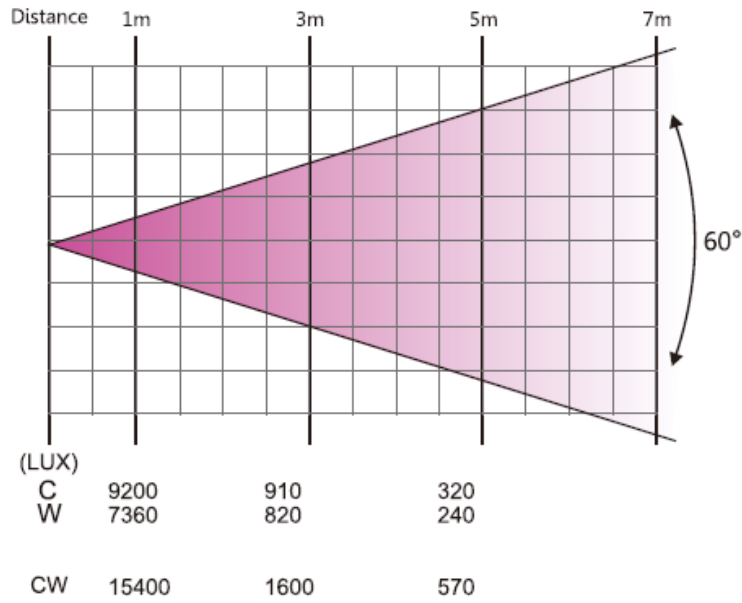

PHOTOMETRICS DIAGRAM