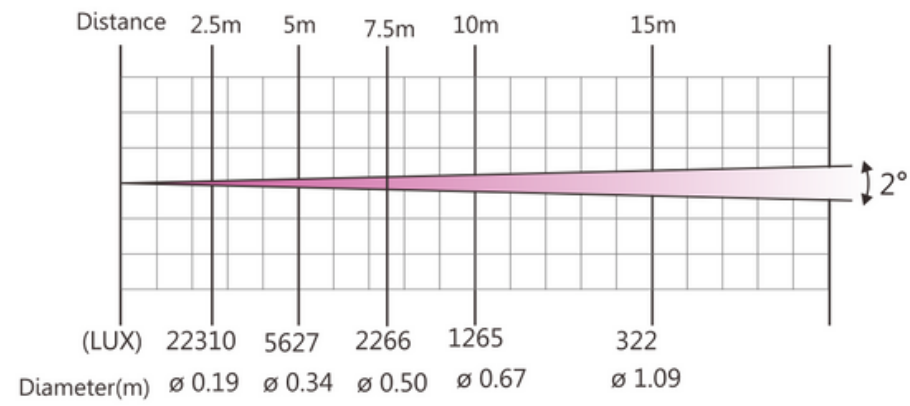

PHOTOMETRICS DIAGRAM