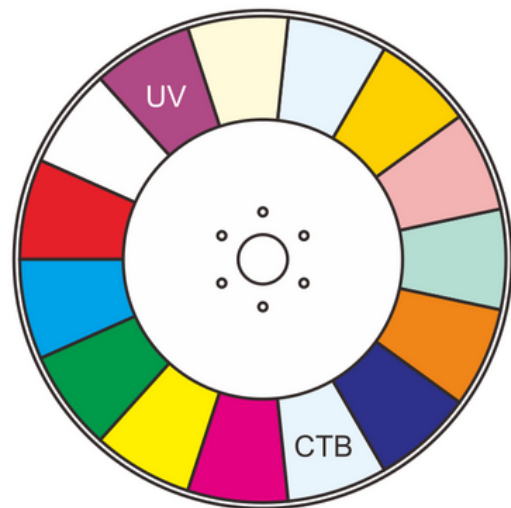

PHOTOMETRICS DIAGRAM