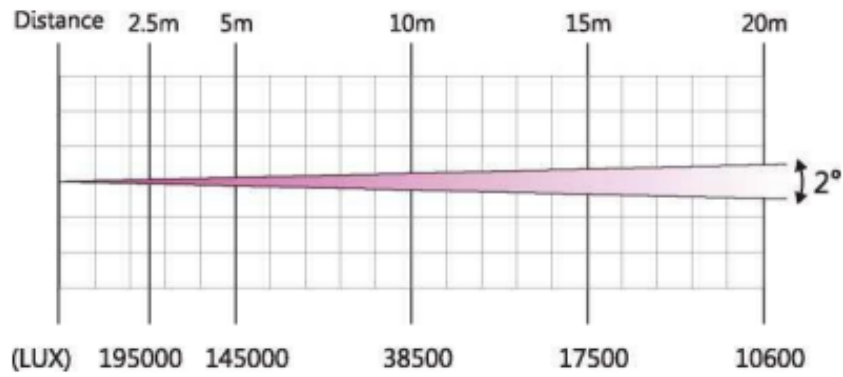

PHOTOMETRICS DIAGRAM

Static Gobo Wheel

Color Wheel