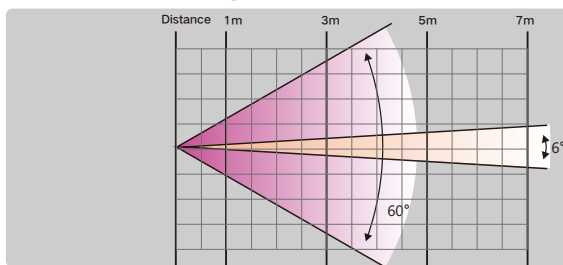

AERO WASH 710Z

[Products Features]

- ◆ Powered by 7 x 10W RGBW LED
- ◆ Zoom from 6° to 60°
- ◆ 9 Built-in Shows with RF Remote Control included
- ◆ Strong Beam or Wash Effect with Zoom Function
- ◆ Battery-Powered with Built-in Wireless DMX Technology

[Photometrics Diagram]

Distance	1m	3m	5m	7m	
6° (LUX)	R	10448	1719	581	330
	G	14415	2446	950	476
	B	158700	2896	1117	555
	W	17940	3438	1282	727
	RGBW	50600	9733	3681	1983
60° (LUX)	R	952	139	73	69
	G	1362	193	78	75
	B	1494	206	100	79
	W	1785	236	115	90
	RGBW	5144	621	260	172

Control Signal	DMX512, master-slave and sound activated, auto operation, wireless
DMX Input/Output	XLR 3-Pin Male/XLR 3-Pin Female
DMX Mode	13/15 DMX channels USITT DMX-512
Pan/Tilt Movement	360°/540°/630° PAN ,90°/180°/270° TILT
Cooling system	Low noise fan
Display	2.4" TFT LCD display
Dimension	12"x14"x8.8"/30.6X35.8X22.4cm
Packaging Dimension	14.6"x11"x16.7"/37X28X42.5cm
Net Weight	23lbs/10.5kgs
Gross Weight	30.4lbs/13.8kgs