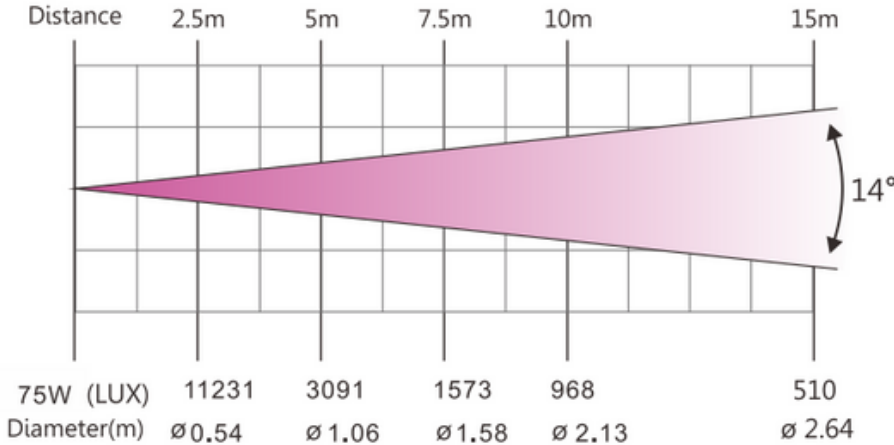

PHOTOMETRICS DIAGRAM

GOBO WHEEL

COLOR WHEEL

Gobo Size:
Inner: 13.5mm
Outer: 18mm