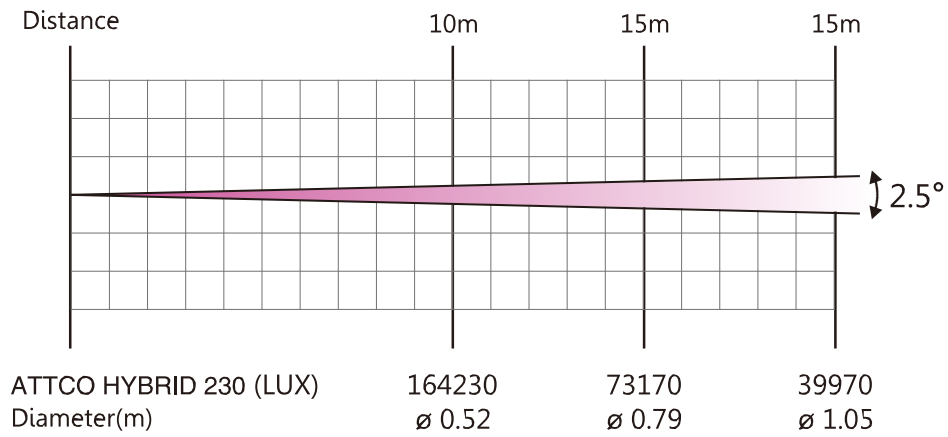

PHOTOMETRICS DIAGRAM

Static Gobo Wheel

Color Wheel