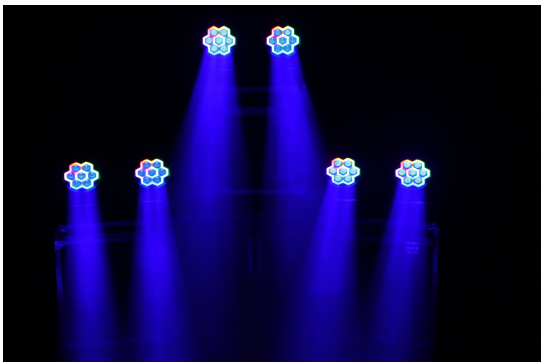

WIRELESS DMX

PIXL TRON 740Z

Powered by 7 x 40W 4-IN-1 Quad RGBW LEDs & 90 x 0.2W RGB LEDs Motorized Zoom: 6-60°

Individually Pixel Control on Each LED, and Pixel Control Rings

Built-in Neon Light Effect, Graphic Effect Macros

Built-in Wireless DMX Technology (Wi-MAZ)

SPECIFICATIONS:

- Light Source: 7 x 40W 4-IN-1 Quad RGBW LEDs & 90 x 0.2W RGB LEDs
- Long Life LED (Rated Over 50000 hours)
- Operating Modes: DMX512, Master-slave, Sound Active and Built-in Programs
- DMX Channel Modes: 25/37/65
- Electronic Dimming: 0%- 100% Linear
- 8/16 Bit Smooth and Precise Resolution for
- PAN/TILT Movement Pan: 360°/540°/630° Tilt: 90°/180°/270°
- Power-con in/thru - 3-Pin DMX Connectors In/Thru
- Scan Position Memory, Auto Reposition After Unexpected Movement
- Includes Omega Bracket for Mounting
- Power Consumption: 350W
- Multi-voltage Operation: 110-240V, 50HZ/60HZ
- Dimension: 12" x 8.8" x 15.6" / 30.7 x 22.4 x 39.7cm
- Weight: 21lbs/9.5kgs