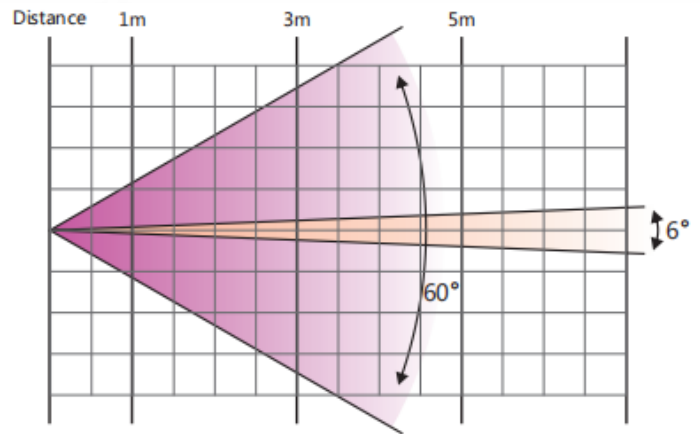

WIRELESS DMX

PIXL TRON 740Z

Powered by 7 x 40W 4-IN-1 Quad RGBW LEDs & 90 x 0.2W RGB LEDs Motorized Zoom: 6-60°

Individually Pixel Control on Each LED, and Pixel Control Rings

Built-in Neon Light Effect, Graphic Effect Macros

Built-in Wireless DMX Technology (Wi-MAZ)

SPECIFICATIONS:

- Light Source: 7 x 40W 4-IN-1 Quad RGBW LEDs & 90 x 0.2W RGB LEDs
- Long Life LED (Rated Over 50000 hours)
- Operating Modes: DMX512, Master-slave, Sound Active and Built-in Programs
- DMX Channel Modes: 25/37/65
- Electronic Dimming: 0%- 100% Linear
- 8/16 Bit Smooth and Precise Resolution for
- PAN/TILT Movement Pan: 360°/540°/630° Tilt: 90°/180°/270°
- Power-con in/thru - 3-Pin DMX Connectors In/Thru
- Scan Position Memory, Auto Reposition After Unexpected Movement
- Includes Omega Bracket for Mounting
- Power Consumption: 350W
- Multi-voltage Operation: 110-240V, 50HZ/60HZ
- Dimension: 12" x 8.8" x 15.6" / 30.7 x 22.4 x 39.7cm
- Weight: 21lbs/9.5kgs

| Distance | 1m | 3m | 5m |
|-----------|-------|-------|------|
| 6° (LUX) | | | |
| R | 16800 | 4265 | 1600 |
| G | 21500 | 5718 | 2170 |
| B | 35000 | 8543 | 3350 |
| W | 36500 | 9336 | 3500 |
| RGBW | 99000 | 26100 | 9650 |
| 60° (LUX) | | | |
| R | 2400 | 283 | 110 |
| G | 3300 | 437 | 165 |
| B | 5190 | 758 | 265 |
| W | 5400 | 790 | 272 |
| RGBW | 15200 | 2092 | 780 |