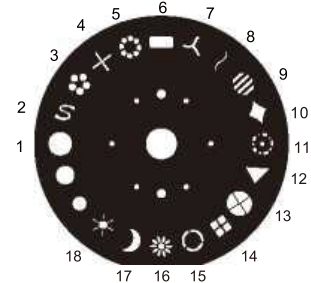

		194..255	Prism Backwards rotation from slow to fast
11	11		Rotating prism2
		0..5	Prism2 swing out(hole)
		6..127	Prism2 swing in
		128..189	Prism2 Forwards rotation from fast to slow
		190.. 193	Prism2 rotation stop
		194..255	Prism1 Backwards rotation from slow to fast
12	12		Frost
		0..199	Frost swing out
		200..255	Frost swing in
13	13		Speed pan/tile
		0..225	max to min speed
		226..235	blackout by movement
		236..245	blackout by all wheel changing
		246..255	no function
14	14		Special function
		0..19	No function
		20..29	No function
		30..39	No function
		40..59	Lamp on
		60-79	Lamp switch off
		80..84	Total Reset
		85..87	Pan/Tilt Reset
		88..90	Color Reset
		91..93	Gobo Reset
		94..96	Strobe Reset
		97..99	The Others Reset
		100..119	Internal program 1
		120..139	Internal program 2
		140.. 159	Internal program 3
		160.. 179	Internal program 4
		180.. 199	Internal program 5
200..219	Internal program 6		
220..239	Internal program 7		

Color Wheel

DMX Value

Color 1	10..14
Color 2	20..24
Color 3	30..34
Color 4	40..44
Color 5	50..54
Color 6	60..64
Color 7	70..74
Color 8	80..84
Color 9	90..94
Color 10	100..104
Color 11	110..114

Static Gobo Wheel

DMX Value

Gobo 1	5..9
Gobo 2	10..14
Gobo 3	15..19
Gobo 4	20..24
Gobo 5	25..29
Gobo 6	30..34
Gobo 7	35..39
Gobo 8	40..44
Gobo 9	45..49
Gobo 10	50..54
Gobo 11	55..59
Gobo 12	60..64
Gobo 13	65..69
Gobo 14	70..74
Gobo 15	75..79
Gobo 16	80..84
Gobo 17	85..89
Gobo 18	90..94
Gobo 19	95..99