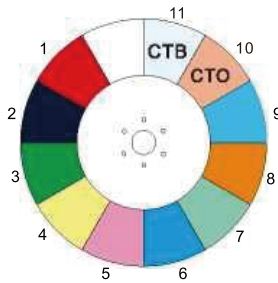

Color Wheel

DMX Value

Color 1	10..14
Color 2	20..24
Color 3	30..34
Color 4	40..44
Color 5	50..54
Color 6	60..64
Color 7	70..74
Color 8	80..84
Color 9	90..94
Color 10	100..104
Color 11	110..114