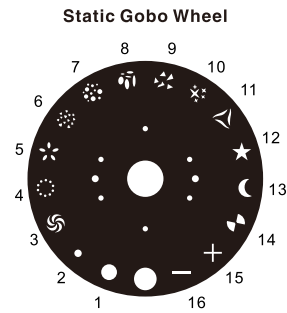

DMX Value
Color 1	10..14
Color 2	20..24
Color 3	30..34
Color 4	40..44
Color 5	50..54
Color 6	60..64
Color 7	70..74
Color 8	80..84
Color 9	90..94
Color 10	100..104
Color 11	110..114

	DMX Value
Gobo 1	5..9
Gobo 2	10..14
Gobo 3	15..19
Gobo 4	20..24
Gobo 5	25..29
Gobo 6	30..34
Gobo 7	35..39
Gobo 8	40..44
Gobo 9	45..49
Gobo 10	50..54
Gobo 11	55..59
Gobo 12	60..64
Gobo 13	65..69
Gobo 14	70..74
Gobo 15	75..79
Gobo 16	80..84

JMAZ LIGHTING

Address: 313 NEWQUIST PLACE STE B, CITY OF INDUSTRY, CA 91745 USA
Phone: 1-626-380-0883   www.jmazlighting.com   support@jmazlighting.com