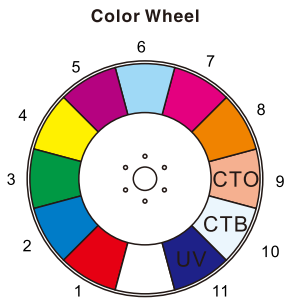

ATTCO HYBRID 230

DMX CHART:CH14/CH16

Mode/Channel		Value	Function
Standard	Vector		
1	1		Pan
		0..255	PAN Movement
2	2		Pan-fine
		0..255	Fine control of Pan movement
3	3		Tilt
		0..255	Tilt Movement
4	4		Tilt-fine
		0..255	Fine control of Tilt movement
5	5		Color wheel
		0..4	Open / white
		5..9	white + Color 1
		10..14	Color 1
		15..19	Color 1 + Color 2
		20..24	Color 2
		25..29	Color 2 + Color 3
		30..34	Color 3
		35..39	Color 3 + Color 4
		40..44	Color 4
		45..49	Color 4 + Color 5
		50..54	Color 5
		55..59	Color 5 + Color 6
		60..64	Color 6
		65..69	Color 6 + Color 7
		70..74	Color 7
		75..79	Color 7 + Color 8
		80..84	Color 8
		85..89	Color 8 + Color 9
		90..94	Color 9
95..99	Color 9 + Color 10		
100..104	Color 10		
105..109	Color 10 + Color 11		
110..114	Color 11		
115..127	Color 11 + white		
128..189	Forwards rainbow effect from fast to slow		
190-193	Color rotation stop		
194..255	Backwards rainbow effect from slow to fast		
6	6		Gobo wheel 1
		0..4	Open
		5..9	gobo 1
		10..14	gobo 2
		15..19	gobo 3
		20..24	gobo 4
25..29	gobo 5		

	DMX Value
Color 1	10..14
Color 2	20..24
Color 3	30..34
Color 4	40..44
Color 5	50..54
Color 6	60..64
Color 7	70..74
Color 8	80..84
Color 9	90..94
Color 10	100..104
Color 11	110..114

	DMX Value
Gobo 1	5..9
Gobo 2	10..14
Gobo 3	15..19
Gobo 4	20..24
Gobo 5	25..29
Gobo 6	30..34
Gobo 7	35..39
Gobo 8	40..44
Gobo 9	45..49
Gobo 10	50..54
Gobo 11	55..59
Gobo 12	60..64
Gobo 13	65..69
Gobo 14	70..74
Gobo 15	75..79
Gobo 16	80..84