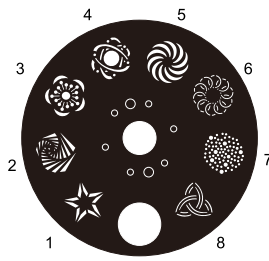

DMX Value

Gobo 1	15..29
Gobo 2	30..44
Gobo 3	45..39
Gobo 4	60..74
Gobo 5	75..89
Gobo 6	90..104
Gobo 7	105..119
Gobo 8	120..134