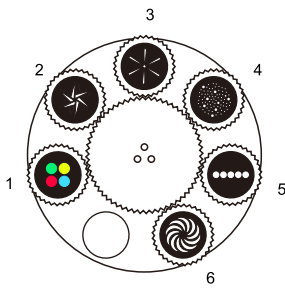

Rotating Gobo Wheel

DMX Value

Gobo 1	10..19
Gobo 2	20..29
Gobo 3	30..39
Gobo 4	40..49
Gobo 5	50..59
Gobo 6	60..69