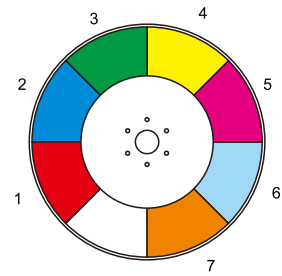

Rotating Gobo Wheel

DMX Value

| | |
|--------|--------|
| Gobo 1 | 10..19 |
| Gobo 2 | 20..29 |
| Gobo 3 | 30..39 |
| Gobo 4 | 40..49 |
| Gobo 5 | 50..59 |
| Gobo 6 | 60..69 |

Static Gobo Wheel

DMX Value

| | |
|--------|----------|
| Gobo 1 | 15..29 |
| Gobo 2 | 30..44 |
| Gobo 3 | 45..39 |
| Gobo 4 | 60..74 |
| Gobo 5 | 75..89 |
| Gobo 6 | 90..104 |
| Gobo 7 | 105..119 |
| Gobo 8 | 120..134 |

Color Wheel

DMX Value

| | |
|---------|----------|
| Color 1 | 16..31 |
| Color 2 | 32..47 |
| Color 3 | 48..63 |
| Color 4 | 64..79 |
| Color 5 | 80..95 |
| Color 6 | 96..111 |
| Color 7 | 112..127 |

JMAZ LIGHTING