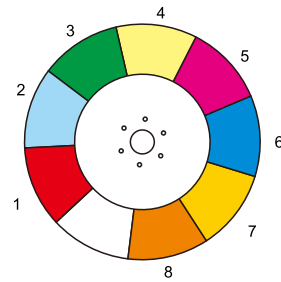

ATTCO SPOT 150

DMX CHART:CH14/CH12

Mode/Channel		Value	Function
16b	8b		
1	1		Pan
		0..255	PAN Movement
2			Pan-fine
		0..255	Fine control of Pan movement
3	2		Tilt
		0..255	Tilt Movement
4			Tilt-fine
		0..255	Fine control of Tilt movement
5	3		Color wheel
		0..13	Open / white
		14..27	Color 1
		28..41	Color 2
		42..55	Color 3
		56..69	Color 4
		70..83	Color 5
		84..97	Color 6
		98..111	Color 7
		112..127	Color8
		128..189	Forwards rainbow effect from fast to slow
		190-193	Color rotation stop
		194..255	Backwards rainbow effect from slow to fast
5	3		Color wheel(Half color Mode)
		0..6	Open / white
		7..13	Open+Color 1
		14..20	Color 1
		21..27	Color 1+Color 2
		28..34	Color 2
		35..41	Color 2+ Color 3
		42..48	Color 3
		49..55	Color 3+ Color 4
		56..62	Color 4
		63..69	Color 4 + Color 5
		70..76	Color 5
		77..83	Color 5 + Color 6
		84..90	Color 6
		91..97	Color 6 + Color 7
		98..104	Color 7
		105..111	Color 7 + Color 8
		112..118	Color 8
		119..125	Color 8 + Open
		128..189	Forwards rainbow effect from fast to slow
190-193	Color rotation stop		
194..255	Backwards rainbow effect from slow to fast		
6	4		Gobo wheel 1
		0..9	Open
		10..19	gobo 1
		20..29	gobo 2
		30..39	gobo 3
		40..49	gobo 4

Rotating Gobo Wheel

Static Gobo Wheel

Color Wheel

	DMX Value
Gobo 1	10..19
Gobo 2	20..29
Gobo 3	30..39
Gobo 4	40..49
Gobo 5	50..59
Gobo 6	60..69

	DMX Value
Gobo 1	10..19
Gobo 2	20..29
Gobo 3	30..39
Gobo 4	40..49
Gobo 5	50..59
Gobo 6	60..69
Gobo 7	70..79
Gobo 8	80..89
Gobo 9	90..99
Gobo 10	100..109