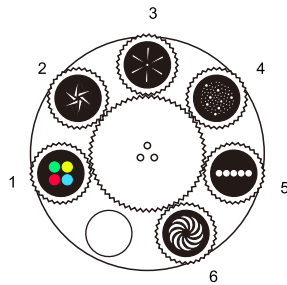

Rotating Gobo Wheel