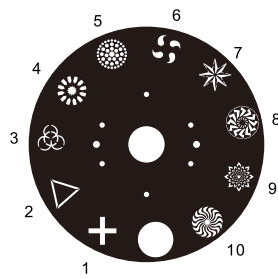

Static Gobo Wheel