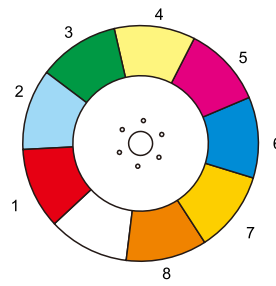

## DMX CHART:CH13/CH11

Mode/Channel		Value	Function
16b	8b		
1	1		<b>Pan</b>
		0..255	PAN Movement
2			<b>Pan-fine</b>
		0..255	Fine control of Pan movement
3	2		<b>Tilt</b>
		0..255	Tilt Movement
4			<b>Tilt-fine</b>
		0..255	Fine control of Tilt movement
5	3		<b>Color wheel</b>
		0..14	Open / white
		15..29	Color 1
		30..44	Color 2
		45..59	Color 3
		60..74	Color 4
		75..89	Color 5
		90..104	Color 6
		105..119	Color 7
		120..127	Color8
		128..189	Forwards rainbow effect from fast to slow
		190-193	Color rotation stop
194..255	Backwards rainbow effect from slow to fast		
6	4		<b>Gobo wheel</b>
		0..9	Open
		10..19	gobo 1
		20..29	gobo 2
		30..39	gobo 3
		40..49	gobo 4
		50..59	gobo 5
		60..69	gobo 6
		70..89	Gobo 1 shake slow to fast
		90..109	Gobo 2 shake slow to fast
		110..129	Gobo 3 shake slow to fast
		130..149	Gobo 4 shake slow to fast
		150..169	Gobo 5 shake slow to fast
		170..189	Gobo 6 shake slow to fast
		190..255	Rot. gobo wheel cont. rotation slow to fast
7	5		<b>Gobo&amp;Prism rotation</b>
		0..3	no function
		4..127	Forwards gobo&prism rotation from fast to slow
		128..131	Gobo&prism rotation stop
132..255	Backwards gobo&prism rotation from slow to fast		
8	6		<b>Shutter</b>
		0..31	Shutter closed
		32..63	shutter open
		64..95	Strobe effect slow to fast
		96..127	shutter open
		128..159	Pulse-effect in sequences slow to fast
		160..191	shutter open
		192..223	Random strobe effect slow to fast
224..255	shutter open		

Rotating Gobo Wheel

Color Wheel

	DMX Value
Gobo 1	10..19
Gobo 2	20..29
Gobo 3	30..39
Gobo 4	40..49
Gobo 5	50..59
Gobo 6	60..69

	DMX Value
Color 1	15..29
Color 2	30..44
Color 3	45..59
Color 4	60..74
Color 5	75..89
Color 6	90..104
Color 7	105..119
Color 8	120..127