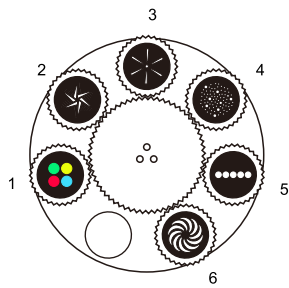

Rotating Gobo Wheel