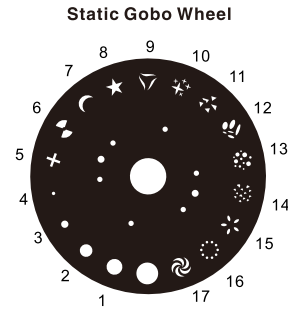

AERO BEAM 60

DMX CHART:CH12/CH10

Mode/Channel		Value	Function
12	10		
1	1		Pan
		0..255	PAN Movement
2			Pan-fine
		0..255	Fine control of Pan movement
3	2		Tilt
		0..255	Tilt Movement
4			Tilt-fine
		0..255	Fine control of Tilt movement
5	3		Color wheel
		0..7	Open / white
		8..15	Color 1
		16..23	Color 2
		24..31	Color 3
		32..39	Color 4
		40..47	Color 5
		48..55	Color 6
		56..63	Color 7
		64..71	Color 8
		72..79	Color 9
		80..87	Color 10
		88..95	Color 11
		96..103	Color 12
		104..111	Color 13
		112..127	Color 14
		128..189	Forwards rainbow effect from fast to slow
190-193	Color rotation stop		
194..255	Backwards rainbow effect from slow to fast		
6	4		Gobo wheel 1
		0..4	Open
		5..9	gobo 1
		10..14	gobo 2
		15..19	gobo 3
		20..24	gobo 4
		25..29	gobo 5
		30..34	gobo 6
		35..39	gobo 7
		40..44	gobo 8
		45..49	gobo 9
		50..54	gobo 10
		55..59	gobo 11
		60..64	gobo 12
		65..69	gobo 13
		70..74	gobo 14
		75..79	gobo 15
		80..84	gobo 16
		85..89	gobo 17
		90..97	Gobo 1 shake slow to fast
98..105	Gobo 2 shake slow to fast		
106..113	Gobo 3 shake slow to fast		

	DMX Value
Color 1	8..15
Color 2	16..23
Color 3	24..31
Color 4	32..39
Color 5	40..47
Color 6	48..55
Color 7	56..63
Color 8	64..71
Color 9	72..79
Color 10	80..87
Color 11	88..95
Color 12	96..103
Color 13	104..111
Color 14	112..127