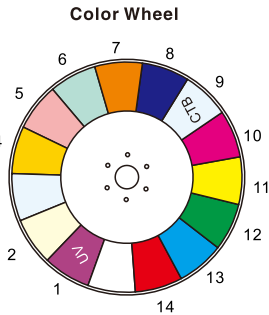

AERO BEAM 60

DMX CHART:CH12/CH10

Mode/Channel		Value	Function
12	10		
1	1		Pan
		0..255	PAN Movement
2			Pan-fine
		0..255	Fine control of Pan movement
3	2		Tilt
		0..255	Tilt Movement
4			Tilt-fine
		0..255	Fine control of Tilt movement
5	3		Color wheel
		0..7	Open / white
		8..15	Color 1
		16..23	Color 2
		24..31	Color 3
		32..39	Color 4
		40..47	Color 5
		48..55	Color 6
		56..63	Color 7
		64..71	Color 8
		72..79	Color 9
		80..87	Color 10
		88..95	Color 11
		96..103	Color 12
		104..111	Color 13
		112..127	Color 14
		128..189	Forwards rainbow effect from fast to slow
190-193	Color rotation stop		
194..255	Backwards rainbow effect from slow to fast		
6	4		Gobo wheel 1
		0..4	Open
		5..9	gobo 1
		10..14	gobo 2
		15..19	gobo 3
		20..24	gobo 4
		25..29	gobo 5
		30..34	gobo 6
		35..39	gobo 7
		40..44	gobo 8
		45..49	gobo 9
		50..54	gobo 10
		55..59	gobo 11
		60..64	gobo 12
		65..69	gobo 13
		70..74	gobo 14
		75..79	gobo 15
		80..84	gobo 16
		85..89	gobo 17
		90..97	Gobo 1 shake slow to fast
98..105	Gobo 2 shake slow to fast		
106..113	Gobo 3 shake slow to fast		

	DMX Value
Color 1	8..15
Color 2	16..23
Color 3	24..31
Color 4	32..39
Color 5	40..47
Color 6	48..55
Color 7	56..63
Color 8	64..71
Color 9	72..79
Color 10	80..87
Color 11	88..95
Color 12	96..103
Color 13	104..111
Color 14	112..127

	DMX Value
Gobo 1	5..9
Gobo 2	10..14
Gobo 3	15..19
Gobo 4	20..24
Gobo 5	25..29
Gobo 6	30..34
Gobo 7	35..39
Gobo 8	40..44
Gobo 9	45..49
Gobo 10	50..54
Gobo 11	55..59
Gobo 12	60..64
Gobo 13	65..69
Gobo 14	70..74
Gobo 15	75..79
Gobo 16	80..84
Gobo 17	85..89