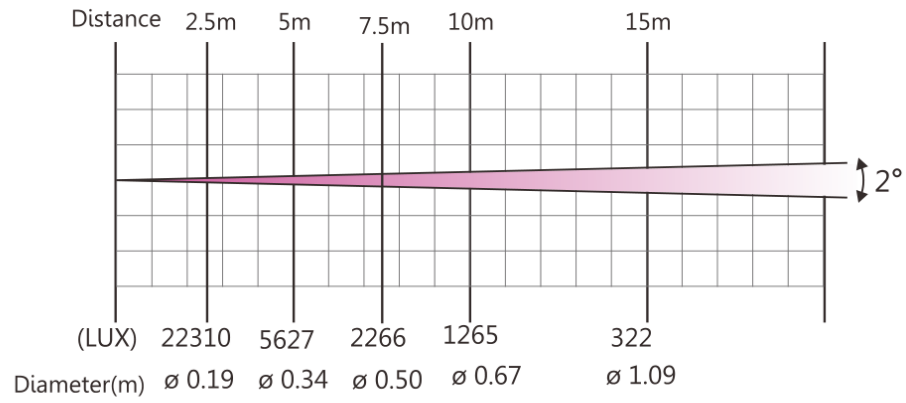

JMAZ[®]

AERO BEAM 60

PHOTOMETRICS DIAGRAM

GOBO WHEEL

COLOR WHEEL